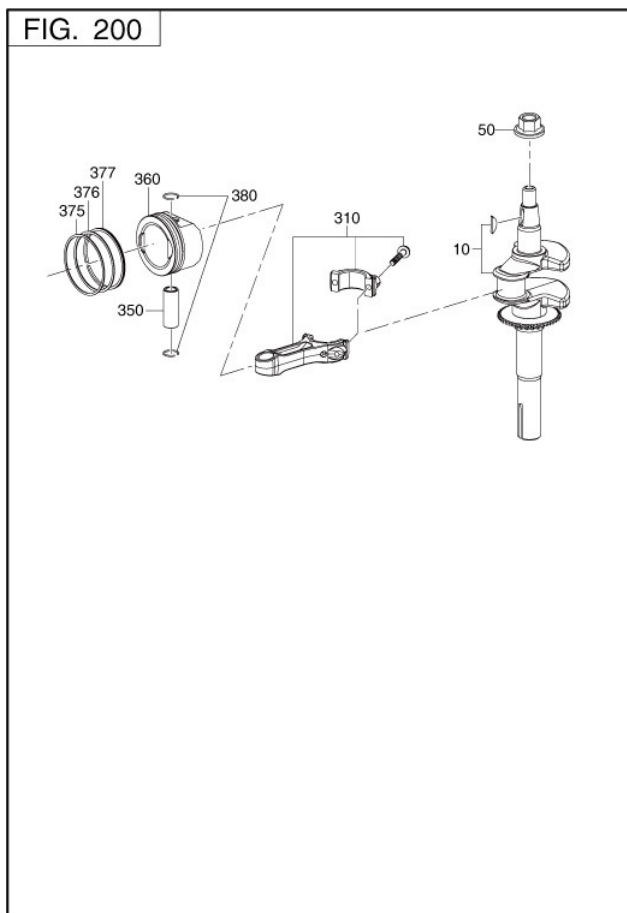

※RED: While supplies last ※YELLOW: Make-to-order Updated:2016/02/26

PDF English

EA190 SPEC.No

2 CRANKSHAFT,PISTON

EA190V7502

EA190V

21F020001W00

REF.	PART NUMBER	PART NAME	CODE NO.	QTY	REMARK
10	13300Z02201000	CRANK SHAFT ASSY	-	1	
50	13501Z01011000	FLY WHEEL NUT	-	1	
310	13010Z02011000	CONNECTING ROD ASSY	-	1	
350	13121Z02011000	PISTON PIN	-	1	
360	13111Z02011000	PISTON	INT.	-	1
375	13201Z02011000	FIRST PISTON RING	-	1	
376	13202Z02011000	SECOND PISTON RING	-	1	
377	13210Z02011000	OIL RING ASSY	-	1	
380	13122Z02011000	PISTON PIN SNAP RING	-	2	